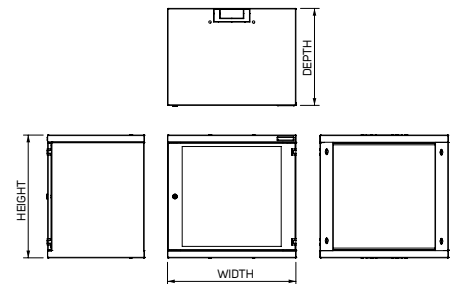

Code	H (in U)	Dimensions (mm)				Dimensions incl. packing (mm)			Gross weight (kg)
		H	W	D	Useful depth	H	W	D	
REN-06-60/30	6	332	530	300	250	350	555	339	9
REN-06-60/40	6	332	530	400	350	350	555	439	10
REN-10-60/40	10	510	530	400	350	535	555	439	12
REN-12-60/40	12	599	530	400	350	655	555	439	15.5
REN-15-60/40	15	732	530	400	350	758	555	439	16
REN-06-60/50	6	332	530	500	450	350	555	539	12
REN-10-60/50	10	510	530	500	450	535	555	539	17
REN-12-60/50	12	599	530	500	450	655	555	539	18
REN-15-60/50	15	732	530	500	450	758	555	539	21

DESCRIPTION:

Sizes

- Height: 6, 10, 12, 15U
- Width: 530 mm
- Depth: 300, 400 or 500 mm

Construction

- 1 mm sheet steel

Load rating

- Standard 20 kg balanced load

IP rating

- Standard IP30

Colors

- Standard RAL 7035

Front door

- Tinted security-glass (EN 12150-1) or sheet steel door
- Reversible door – easy re-hanging to open right or left (at installation site)
- Door opening angle 180°

Cable entries

- Top and bottom openings for knock-out cable entry, size 100×42 mm and 150×56 mm

- Cable entries on rear edge of enclosure for straight cable path alongside wall

Other

- Drilling template

STANDARD CONFIGURATION: