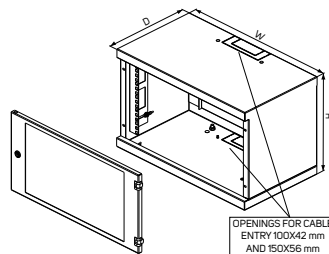

Code	H (in U)	Dimensions (mm)				Dimensions incl. packing (mm)			Gross weight (kg)
		H	W	D	Useful depth	H	W	D	
REN-06-60/30	6	332	530	300	250	350	555	339	9
REN-06-60/40	6	332	530	400	350	350	555	439	10
REN-10-60/40	10	510	530	400	350	535	555	439	12
REN-12-60/40	12	599	530	400	350	655	555	439	15.5
REN-15-60/40	15	732	530	400	350	758	555	439	16
REN-06-60/50	6	332	530	500	450	350	555	539	12
REN-10-60/50	10	510	530	500	450	535	555	539	17
REN-12-60/50	12	599	530	500	450	655	555	539	18
REN-15-60/50	15	732	530	500	450	758	555	539	21

DESCRIPTION:

Sizes

- Height: 6, 10, 12, 15U
- Width: 530 mm
- Depth: 300, 400 or 500 mm

Construction

- 1 mm sheet steel

Load rating

- Standard 20 kg balanced load

IP rating

Cable entries

- Top and bottom openings for knock-out cable entry, size 100×42 mm and 150×56 mm

- Cable entries on rear edge of enclosure for straight cable path alongside wall

Other

- Drilling template

STANDARD CONFIGURATION: